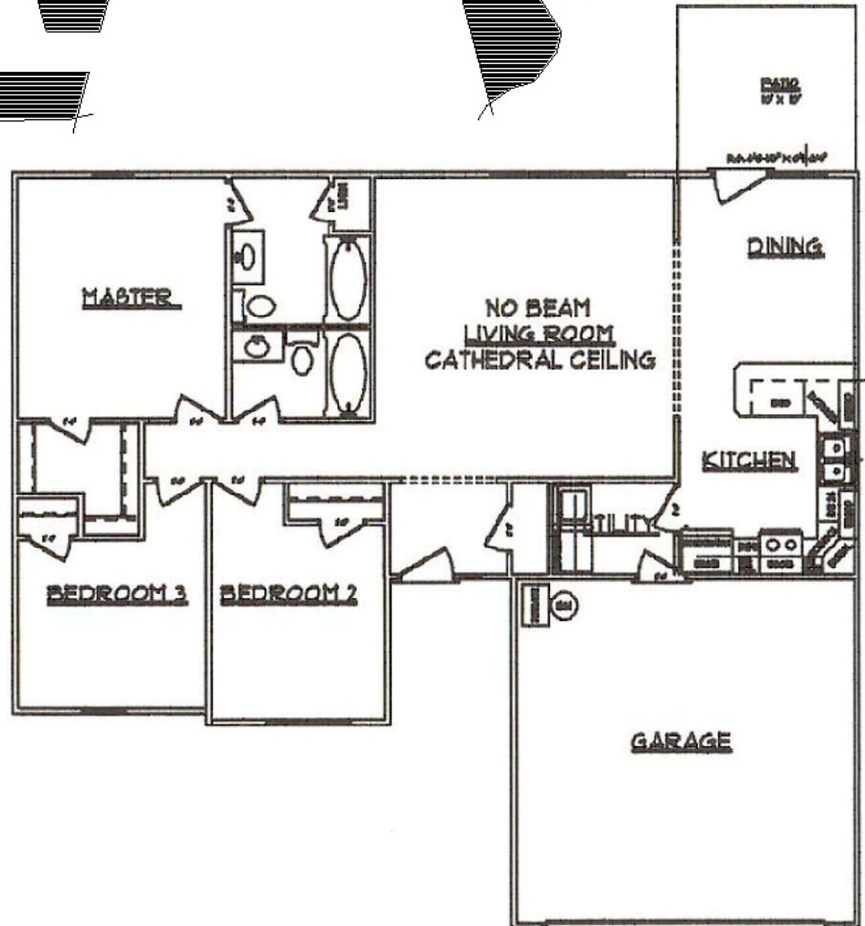

## Genesis Spencer 1

1647 SF Total 1247 SF Living

Base Price **\$95,400** Plus Lot

See New Home Specialist for Details!

**PROPERTY OF HELLER AND SONS, INC.  
NOTICE OF COPYRIGHT © PROTECTION**

UNAUTHORIZED REPRODUCTION OF THESE  
PLANS IS A VIOLATION OF FEDERAL LAW