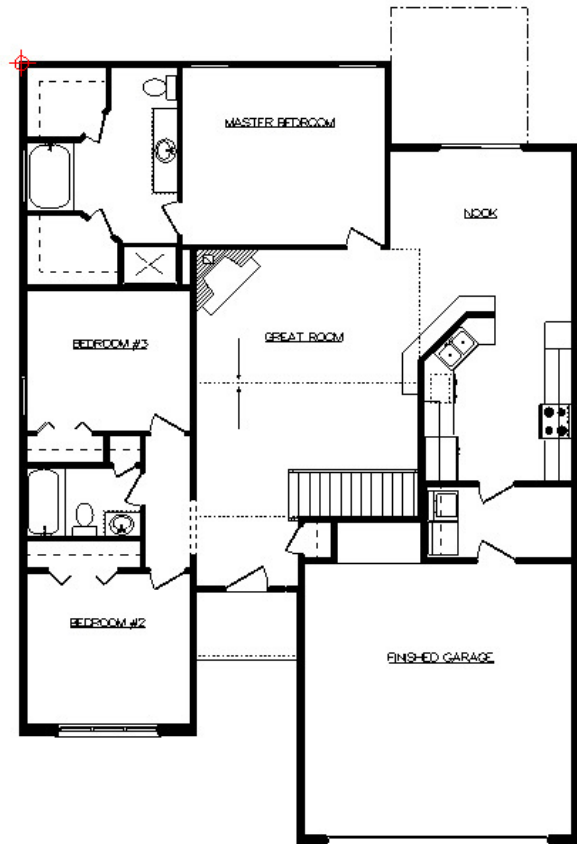

Spencer VI

1623 SF Total 1223 SF Living

Base Price **\$93,400** Plus Lot

Optional Features In This Home

See New Home Specialist for Details!

**PROPERTY OF HELLER AND SONS, INC.
NOTICE OF COPYRIGHT © PROTECTION**