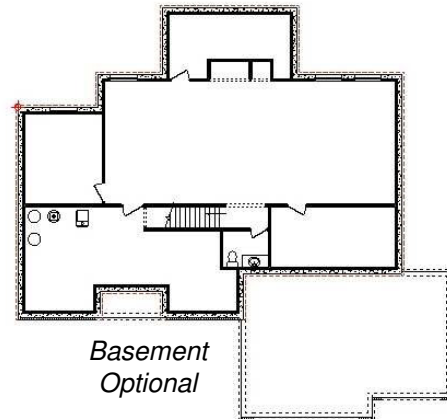

Elevation A

Elevation B
\$3000

Greyson

Base Price **\$151,900** plus Lot

4198 SF Total 2099 SF Living

Optional Features (not in price) In This Picture

See New Home Specialist for Details!

**PROPERTY OF HELLER AND SONS, INC.
NOTICE OF COPYRIGHT © PROTECTION**