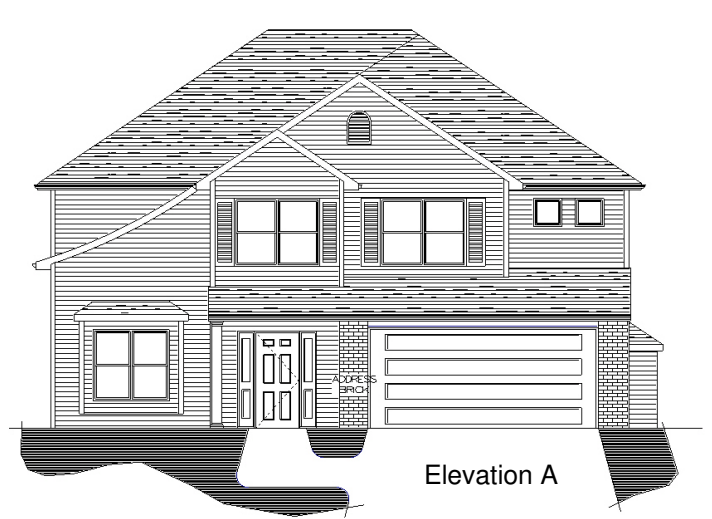

Elevation B
(Optional)

Elevation A

Addison - 3 Bedroom

Base Price **\$131,900** Plus Lot

2321 SF Total 1921 SF Living

Optional Features In This Home

See New Home Specialist for Details!

**PROPERTY OF HELLER AND SONS, INC.
NOTICE OF COPYRIGHT © PROTECTION**