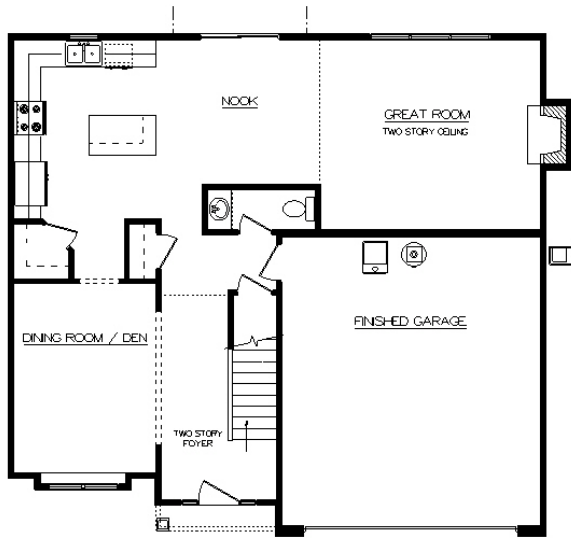

Elevation B
(Optional)

Elevation A

Addison - 3 Bedroom

Base Price **\$131,900** Plus Lot

2321 SF Total 1921 SF Living

Optional Features In This Home

See New Home Specialist for Details!

**PROPERTY OF HELLER AND SONS, INC.
NOTICE OF COPYRIGHT © PROTECTION**