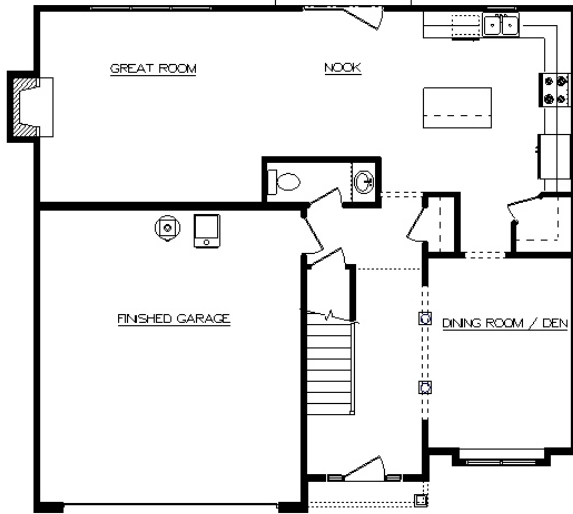

Elevation B  
(Optional)

Elevation A

## Addison – 4 Bedroom

Base Price **\$131,900** Plus Lot

2560 SF Total 2160 SF Living

Optional Features In This Home

See New Home Specialist for Details!

**PROPERTY OF HELLER AND SONS, INC.  
NOTICE OF COPYRIGHT © PROTECTION**