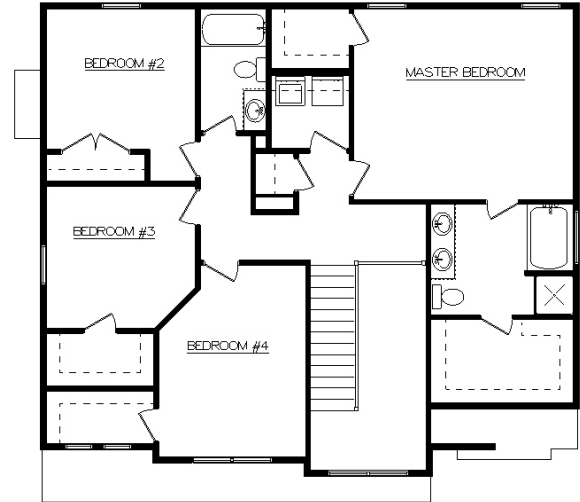

Elevation B  
(Optional)

Elevation A

## Addison – 4 Bedroom

Base Price **\$131,900** Plus Lot

2560 SF Total 2160 SF Living

Optional Features In This Home

See New Home Specialist for Details!

**PROPERTY OF HELLER AND SONS, INC.  
NOTICE OF COPYRIGHT © PROTECTION**