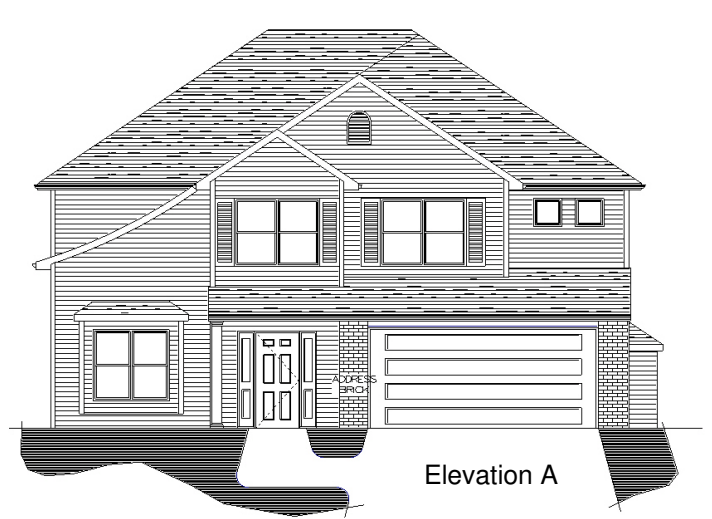

Elevation B  
(Optional)

Elevation A

## Addison – 4 Bedroom

Base Price **\$131,900** Plus Lot

2560 SF Total 2160 SF Living

Optional Features In This Home

See New Home Specialist for Details!

**PROPERTY OF HELLER AND SONS, INC.  
NOTICE OF COPYRIGHT © PROTECTION**