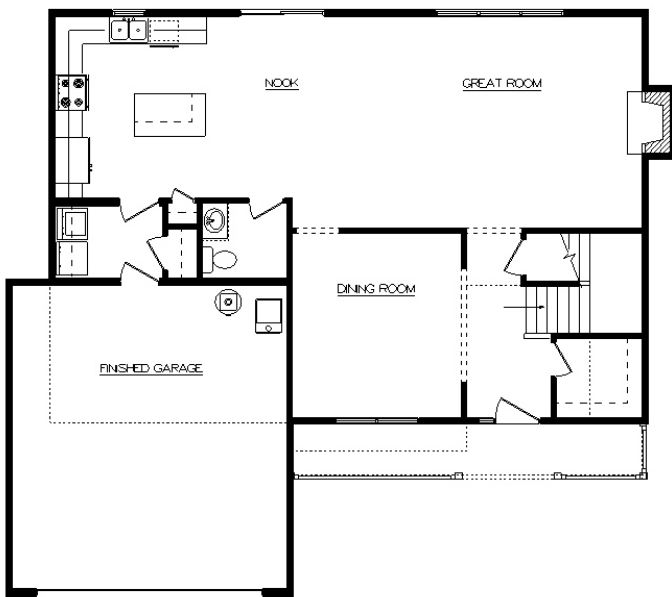

David Matthew 1

2556 SF Total 2138 SF Living

Base Price **\$133,900** Plus Lot

See New Home Specialist for Details!

**PROPERTY OF HELLER AND SONS, INC.
NOTICE OF COPYRIGHT © PROTECTION**

UNAUTHORIZED REPRODUCTION OF THESE
PLANS IS A VIOLATION OF FEDERAL LAW