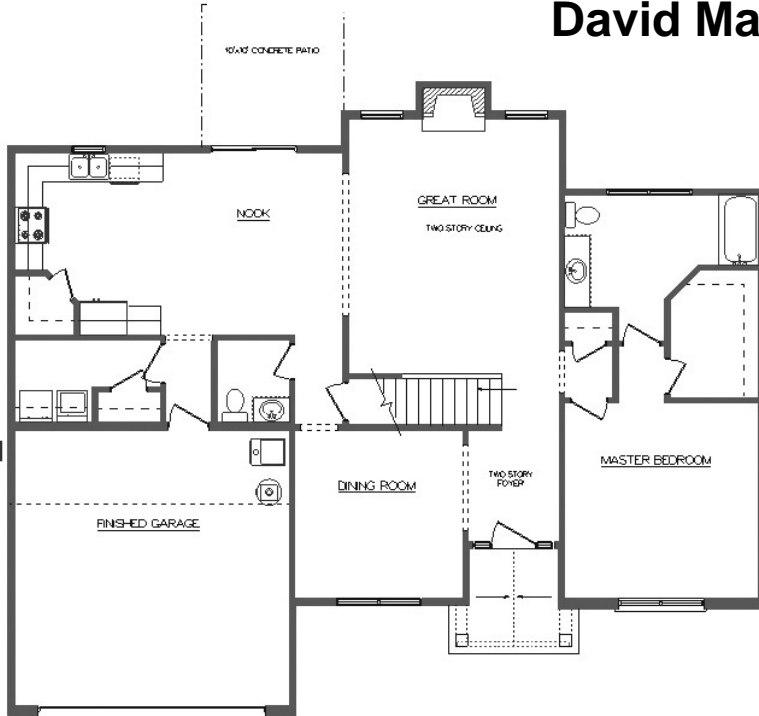

David Matthew 2

Base Price **\$131,400** on slab
plus lot

2106 SF Living
672 SF Garage
2778 SF Total

See New Home Specialist for Details!

PROPERTY OF HELLER AND SONS, INC.
NOTICE OF COPYRIGHT © PROTECTION
UNAUTHORIZED REPRODUCTION OF THESE
PLANS IS A VIOLATION OF FEDERAL LAW