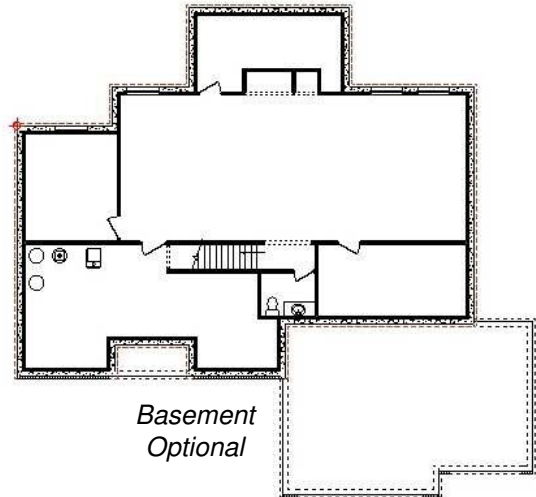

Elevation A

Elevation B
\$3000

Elevation B

Greyson

Basement
Optional

Base Price **\$137,400** Plus Lot

Optional Features (not in price) In
This Picture

See New Home Specialist for Details!

4198 SF Total 2099 SF Living

**PROPERTY OF HELLER AND SONS, INC.
NOTICE OF COPYRIGHT © PROTECTION**

UNAUTHORIZED REPRODUCTION OF THESE
PLANS IS A VIOLATION OF FEDERAL LAW

Office: 260.637.9113

Fax: 260.637.9115