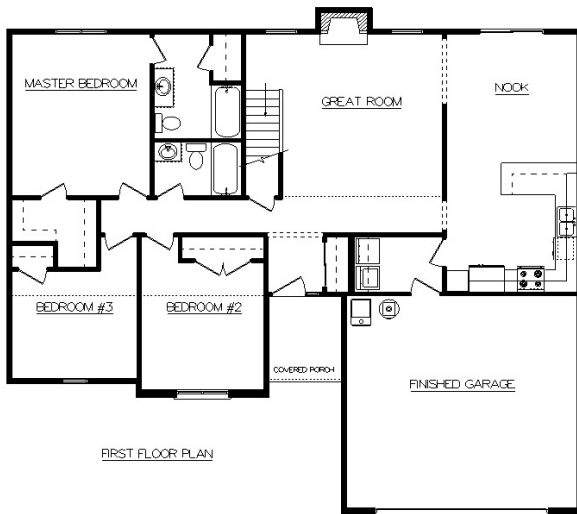

Harrison 1

Base Price **\$130,900** Plus Lot

2588 SF Total 2188 SF Living

Optional Features In This Home

See New Home Specialist for Details!

**PROPERTY OF HELLER AND SONS, INC.
NOTICE OF COPYRIGHT © PROTECTION**