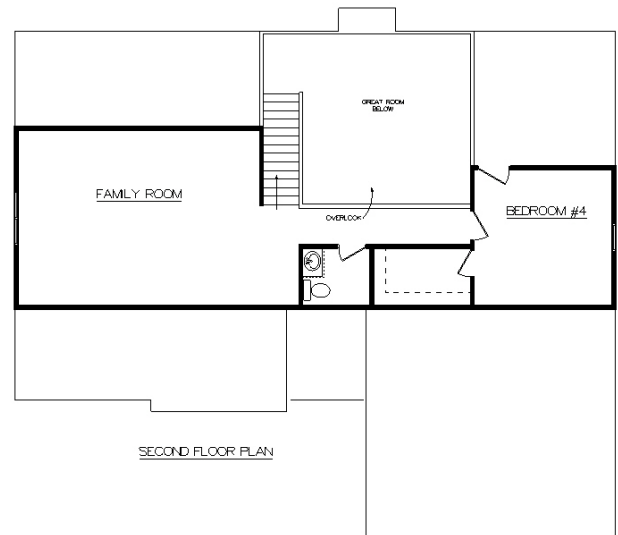

Harrison 1

Base Price **\$130,900** Plus Lot

2588 SF Total 2188 SF Living

Optional Features In This Home

See New Home Specialist for Details!

**PROPERTY OF HELLER AND SONS, INC.
NOTICE OF COPYRIGHT © PROTECTION**