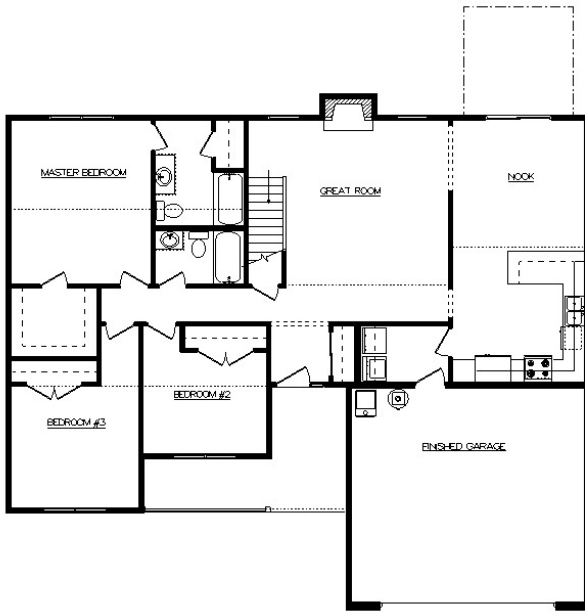

Harrison 2

Base Price **\$131,900** Plus Lot

2601 SF Total 2201 SF Living

Optional Features In This Home

See New Home Specialist for Details!

**PROPERTY OF HELLER AND SONS, INC.
NOTICE OF COPYRIGHT © PROTECTION**