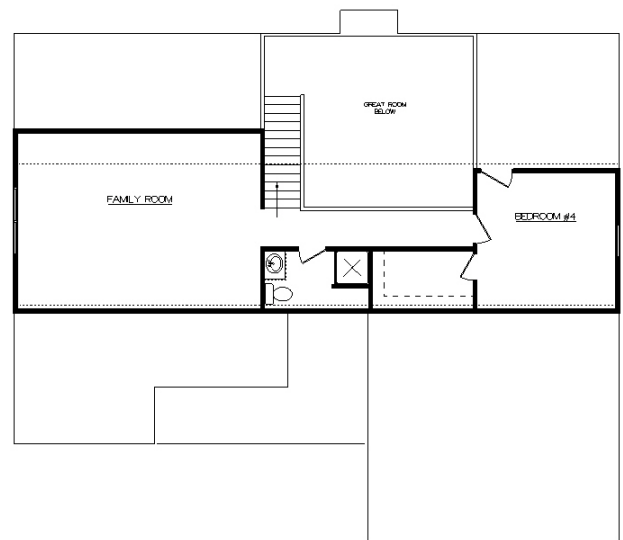

Harrison 2

Base Price **\$131,900** Plus Lot

2601 SF Total 2201 SF Living

Optional Features In This Home

See New Home Specialist for Details!

**PROPERTY OF HELLER AND SONS, INC.
NOTICE OF COPYRIGHT © PROTECTION**