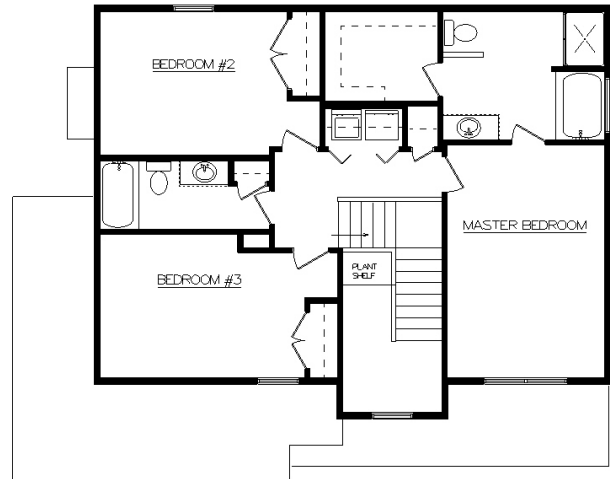

Kyra

Base Price **\$123,400** Plus Lot

2156 SF Total 1756 SF Living

Optional Features (not in price) In This Picture

See New Home Specialist for Details!

**PROPERTY OF HELLER AND SONS, INC.
NOTICE OF COPYRIGHT © PROTECTION**