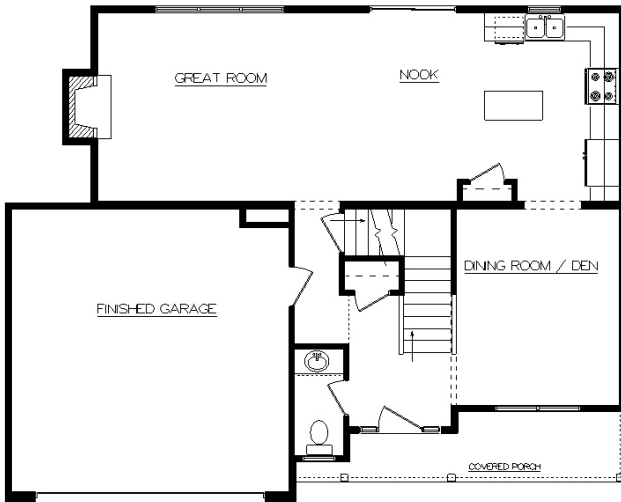

Kyra

Base Price **\$123,400** Plus Lot

2156 SF Total 1756 SF Living

Optional Features (not in price) In This Picture

See New Home Specialist for Details!

**PROPERTY OF HELLER AND SONS, INC.
NOTICE OF COPYRIGHT © PROTECTION**