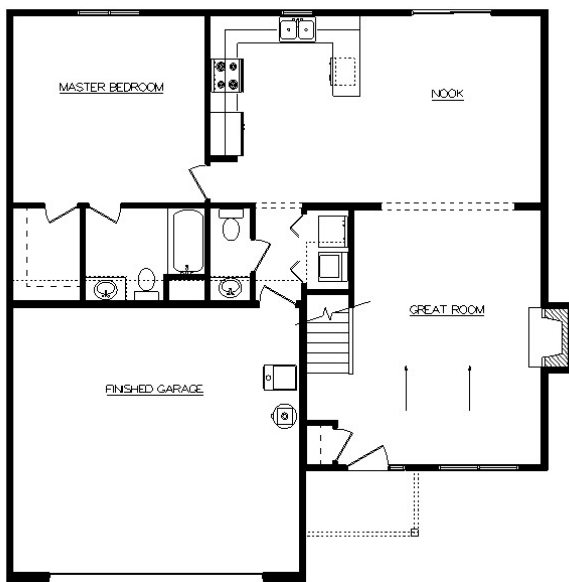

Riley 1

Base Price **\$125,900** Plus Lot

2212 SF Total 1812 SF Living

Optional Features In This Home

See New Home Specialist for Details!

**PROPERTY OF HELLER AND SONS, INC.
NOTICE OF COPYRIGHT © PROTECTION**