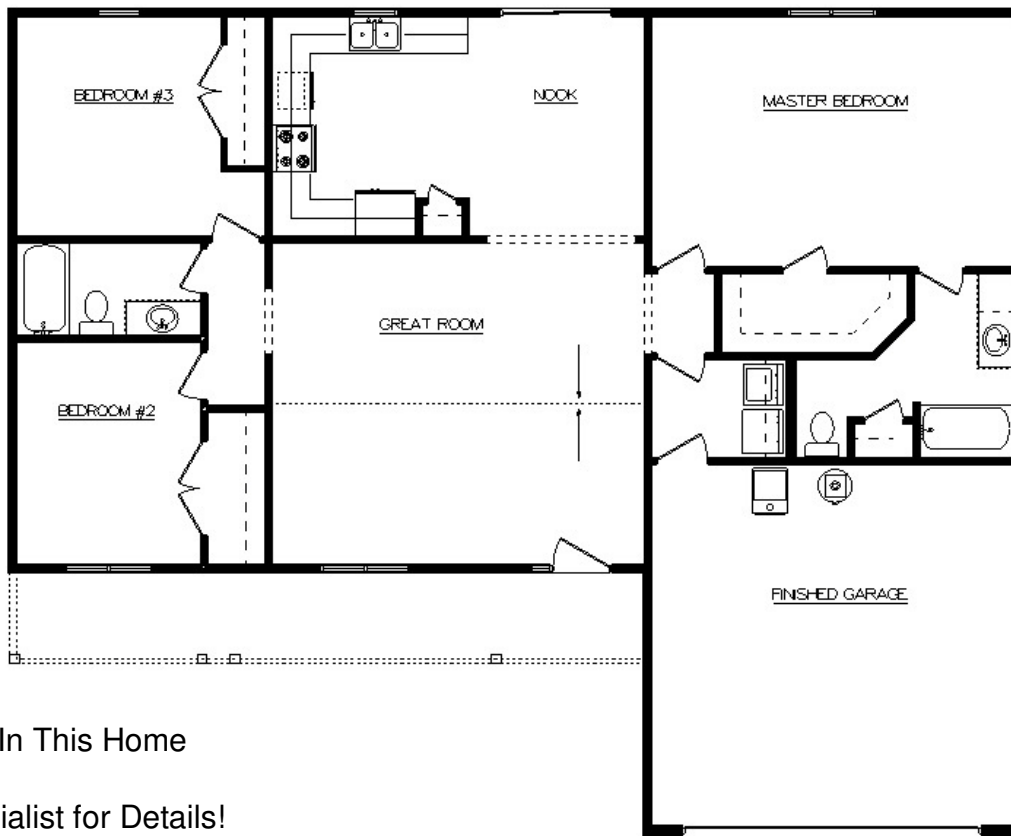

## Spencer 4

Base Price  
**\$102,400**  
 Plus Lot

1900 SF Total  
 1500 SF Living

Optional Features In This Home

See New Home Specialist for Details!

**PROPERTY OF HELLER AND SONS, INC.  
 NOTICE OF COPYRIGHT © PROTECTION**